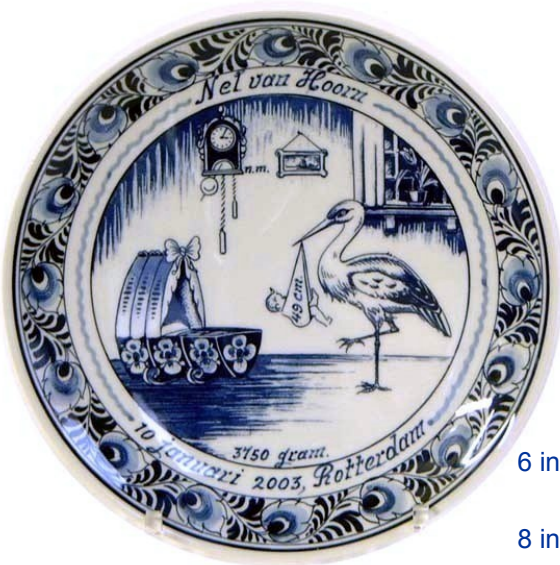

Delft Blue Birth Plates

- Imported from Holland.
- We deliver to the USA, UK, Canada, Australia and Europe.
- Hand painted. Includes wall hanger.
- Personalization information is applied at the factory in Holland prior to finish firing and is the same high quality color as the plate.

6 inch Blue Tile
\$57.95 + \$9.00 S&H

6 inch plate \$57.95 + \$9.00 S&H
8 inch plate \$79.95 + \$20.00 S&H

11 inch plate
\$129.95 + \$20.00 S&H

Information Needed. Please type or print the following information clearly: