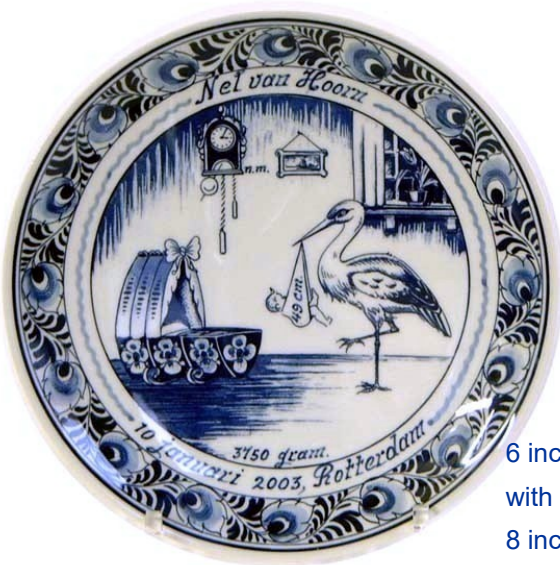

Delft Blue Birth Plates

- Imported from Holland.
- We deliver to the USA, UK, Canada, Australia and Europe.
- Hand painted. Includes wall hanger.
- Personalization information is applied at the factory in Holland prior to finish firing and is the same high quality color as the plate.

6 inch Blue Tile
\$58.95 + \$8.00 S&H

6 inch plate \$58.95 + \$10.00 S&H
with 1 line extra text \$68.95 + \$10.00 S&H
8 inch plate \$79.95 + \$15.00 S&H
with 1 line extra text \$89.95 + \$10.00 S&H

11 inch plate
\$119.95 + \$23.50 S&H
With 1 line extra text
\$129.95 + \$10.00 S&H